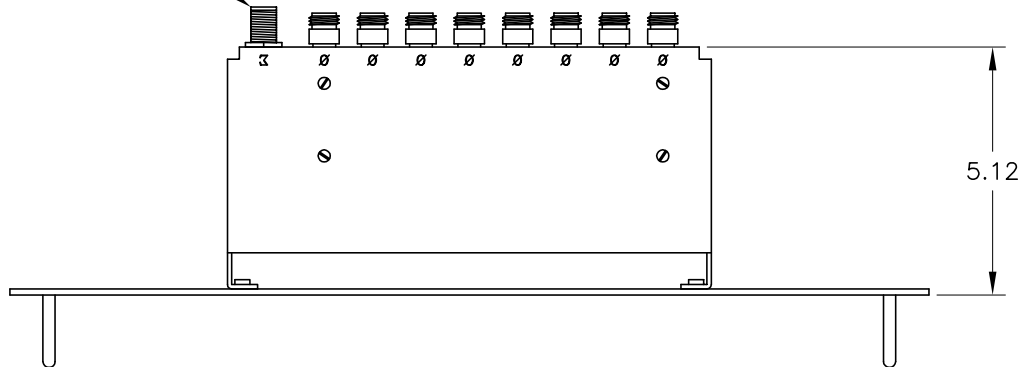

.34
TYP.

.278 x .406 SLOT
4-PLACES

1.72

.23
TYP.

ifw 50PDA-XXX
POWER DIVIDER ASSEMBLY
XXX-XXXX MHz

FRONT VIEW

19.00

JFW INDUSTRIES, INC. INDIANAPOLIS, IN						PROPRIETARY INFORMATION	
REV	ECN	DATE	BY	DRAWN BY	B. ZEIHEN	DATE	1-26-06
A	12635	4-21-06	ETW	APP'D BY		SCALE	3/8
B	13644	12-5-06	BZ				
				MATERIAL	ALUMINUM ALLOY		TOLERANCES
				FINISH	CHEMFILM TCP/ FRONT: GRAY		FRACTIONAL DIM. ± 1/64
				DESCRIPTION	50PDA-XXX 1x8 POWER DIVIDER ASSEMBLY		2 PLACE DECIMAL ± .010
							3 PLACE DECIMAL ± .005
							ANGULAR DIM. ± 1/2°
							DWG NO.
							092-5032