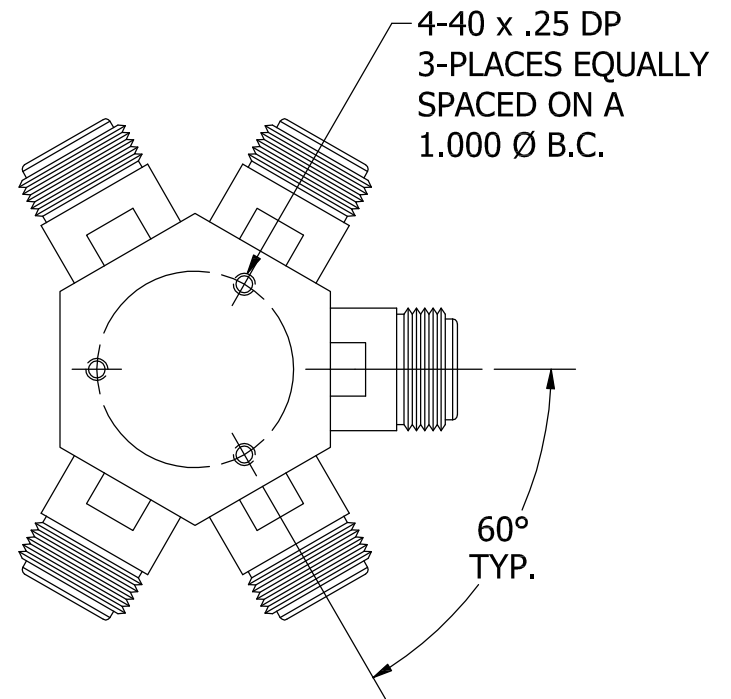

REV	ECN	DATE	BY	APPR
-	ISSUED	7-15-10	JZ	TRS
A	24444	9-25-15	JZ	TEZ

JFW INDUSTRIES, INC.

www.jfwindustries.com PH: 317-887-1340

MATERIAL	ALUMINUM ALLOY	PROPRIETARY INFORMATION
FINISH	CHEMFILM TCP	ALL SURFACES ARE TO BE FREE OF BURRS, PITS & SCRATCHES
MODEL	50PD-XXX	TOLERANCES .XX±.010 .XXX±.005 XX°±.5°
DESCRIPTION	4 WAY POWER DIVIDER / COMBINER (5 TOTAL PORTS)	DWG # 092-2328-04