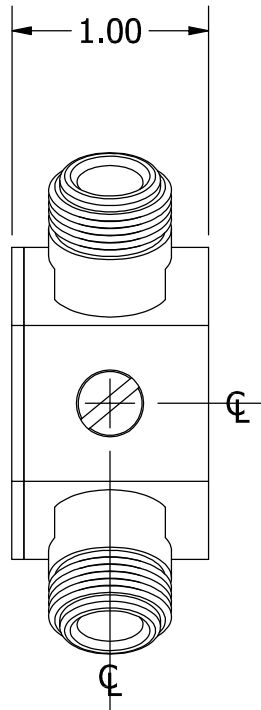

N FEMALE  
5-PLACES

REV	ECN	DATE	BY	APPR
-	ISSUED	7-15-10	JZ	TRS
A	24444	9-25-15	JZ	TEZ

# JFW INDUSTRIES, INC.

www.jfwindustries.com PH: 317-887-1340

MATERIAL	ALUMINUM ALLOY	PROPRIETARY INFORMATION
FINISH	CHEMFILM TCP	ALL SURFACES ARE TO BE FREE OF BURRS, PITS & SCRATCHES
MODEL	50PD-XXX	TOLERANCES .XX±.010 .XXX±.005 XX°±.5°
DESCRIPTION	4 WAY POWER DIVIDER / COMBINER (5 TOTAL PORTS)	DWG # <b>092-2328-04</b>