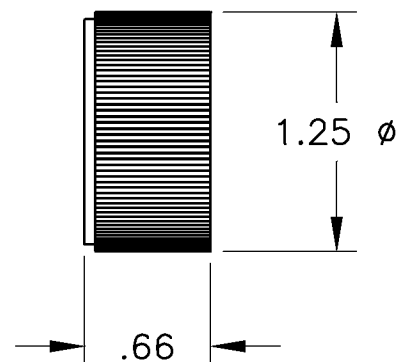

RF CONNECTORS  
2-PLACES  
(BNC FEMALE SHOWN)

KNOB DETAIL

REV	ECN	DATE	BY	APPR
-	ISSUED	5-14-07	BZ	TEZ
A	32432	2-28-23	JZ	JZ

 <b>JFW INDUSTRIES, INC.</b> <a href="http://www.jfwindustries.com">www.jfwindustries.com</a>		PH: 317-887-1340	
		MATERIAL ALUMINUM ALLOY FINISH BLACK PAINT/FRONT & REAR: LIGHT GRAY MODEL 50BR-XXX DESCRIPTION 0-80dB BENCH MOUNT ATTEN.	
PROPRIETARY INFORMATION ALL SURFACES ARE TO BE FREE OF BURRS, PITS, & SCRATCHES TOLERANCES .XX±.010 .XXX±.005 XX±.5		SCALE 1/2 DWG # 092-5416	